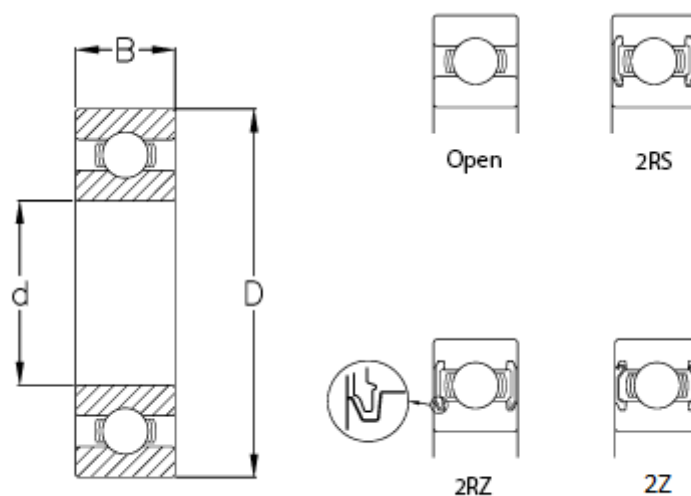

# Data Sheet

Article number: 57960103001902

Description: CeramicSpeed hybrid bearing Insulate sealed  
6306-CSB.C3

## Measures

B	= 19
Ball grade	= 5
C (KN)	= 29.6
C0	= 16
d	= 30
D	= 72
Max rpm.	= 17000
Type	= 6306